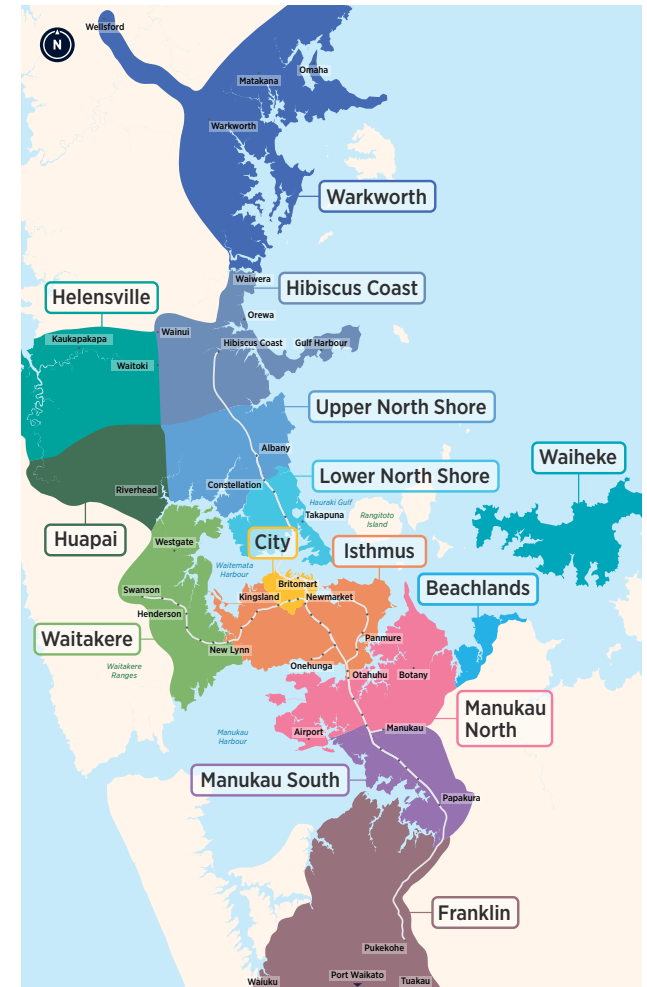

Waiheke Island

Bus and Ferry Timetable

Your guide to buses and ferries

Routes

- 50A** Seventh Ave, The Strand, Onetangi, Ostend (Belgium St), Surfdale, Oneroa, Matiatia
- 50B** Fourth Ave, Onetangi, Ostend (Belgium St), Surfdale (Jellicoe Parade, Wellington Rd), Oneroa, Matiatia
- 502** Ōmiha (Rocky Bay), Ostend (Belgium St), Palm Beach, Blackpool, Oneroa, Matiatia Ferry Terminal
- 503** Matiatia to Oneroa Village (Summer service only)
- 504** Waiheke Rd, Onetangi, Ostend (Belgium St) (Monday to Friday peak service only)

Fare Zones & Boundaries

- Warkworth
- Hibiscus Coast
- Manukau North
- Upper North Shore
- Waitakere
- Manukau South
- Lower North Shore
- City
- Franklin
- Helensville
- Isthmus
- Beachlands
- Waiheke